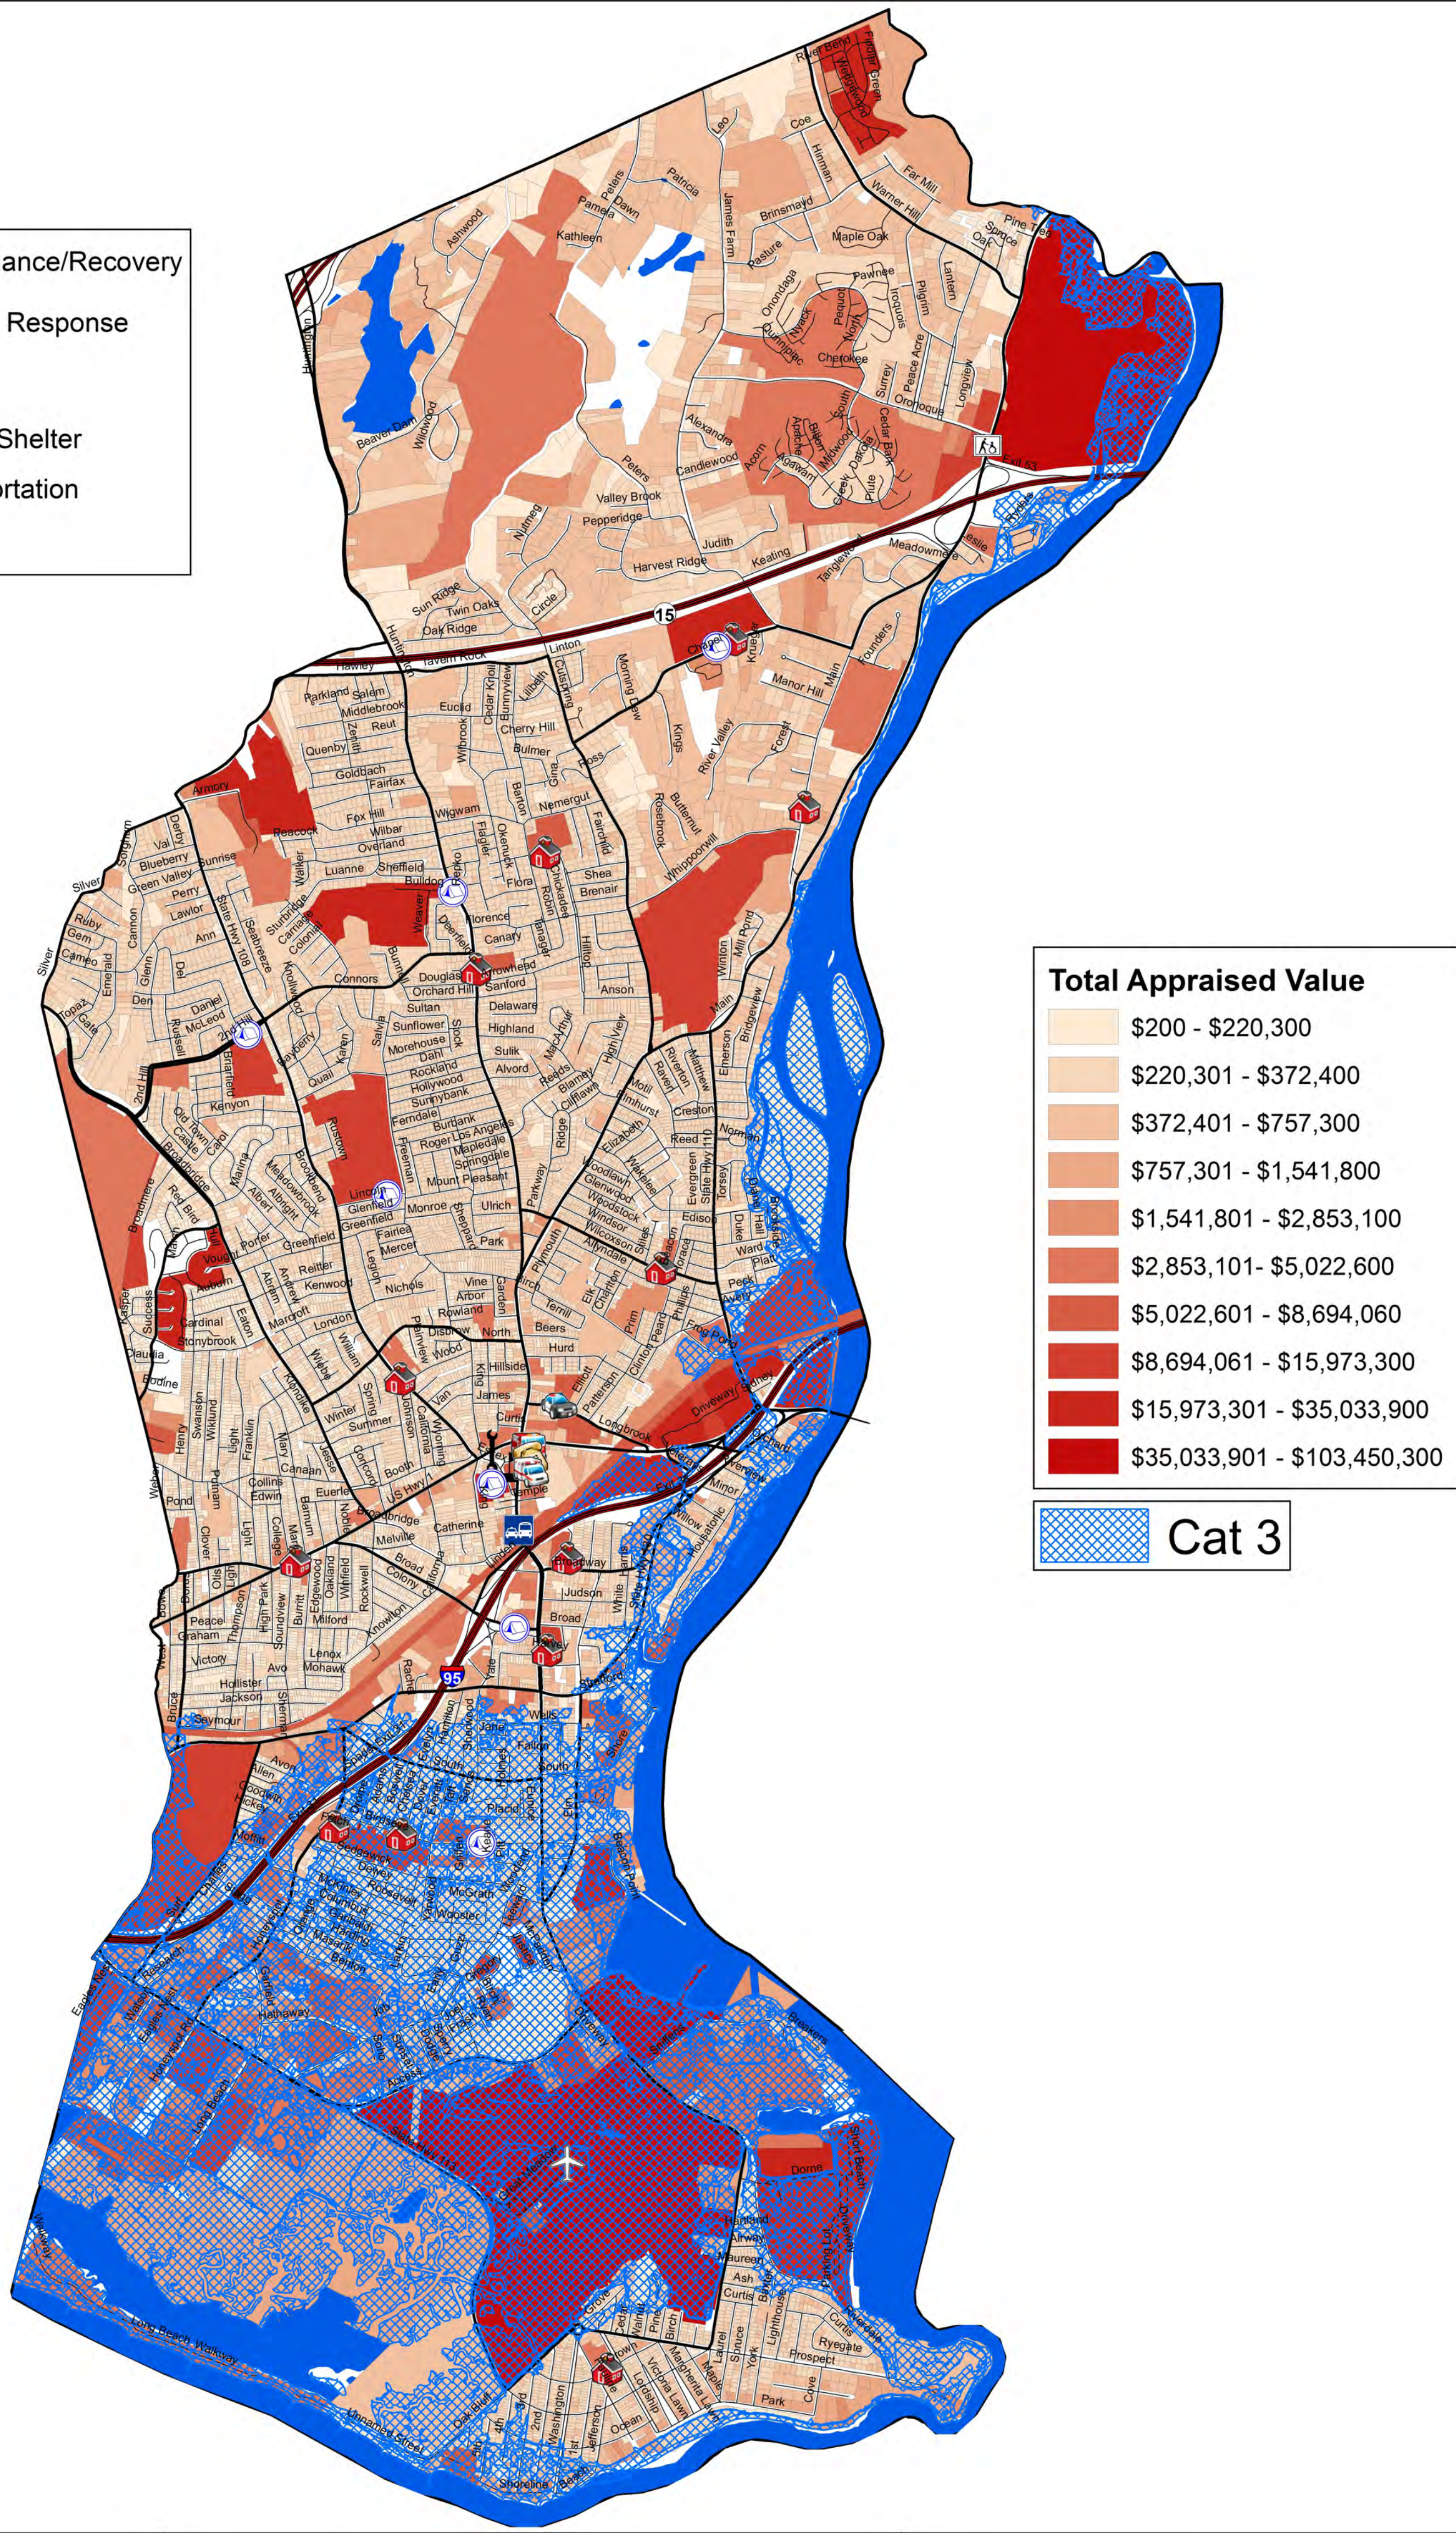

-  Airport
-  EOC
-  School
-  Fire
-  Government Building
-  Long Term Care
-  Maintenance/Recovery
-  Medical Response
-  Police
-  School/Shelter
-  Transportation

0 0.25 0.5 1 Miles

# Stratford Hurricane Property Impact

Source: CT DEEP  
Town of Stratford