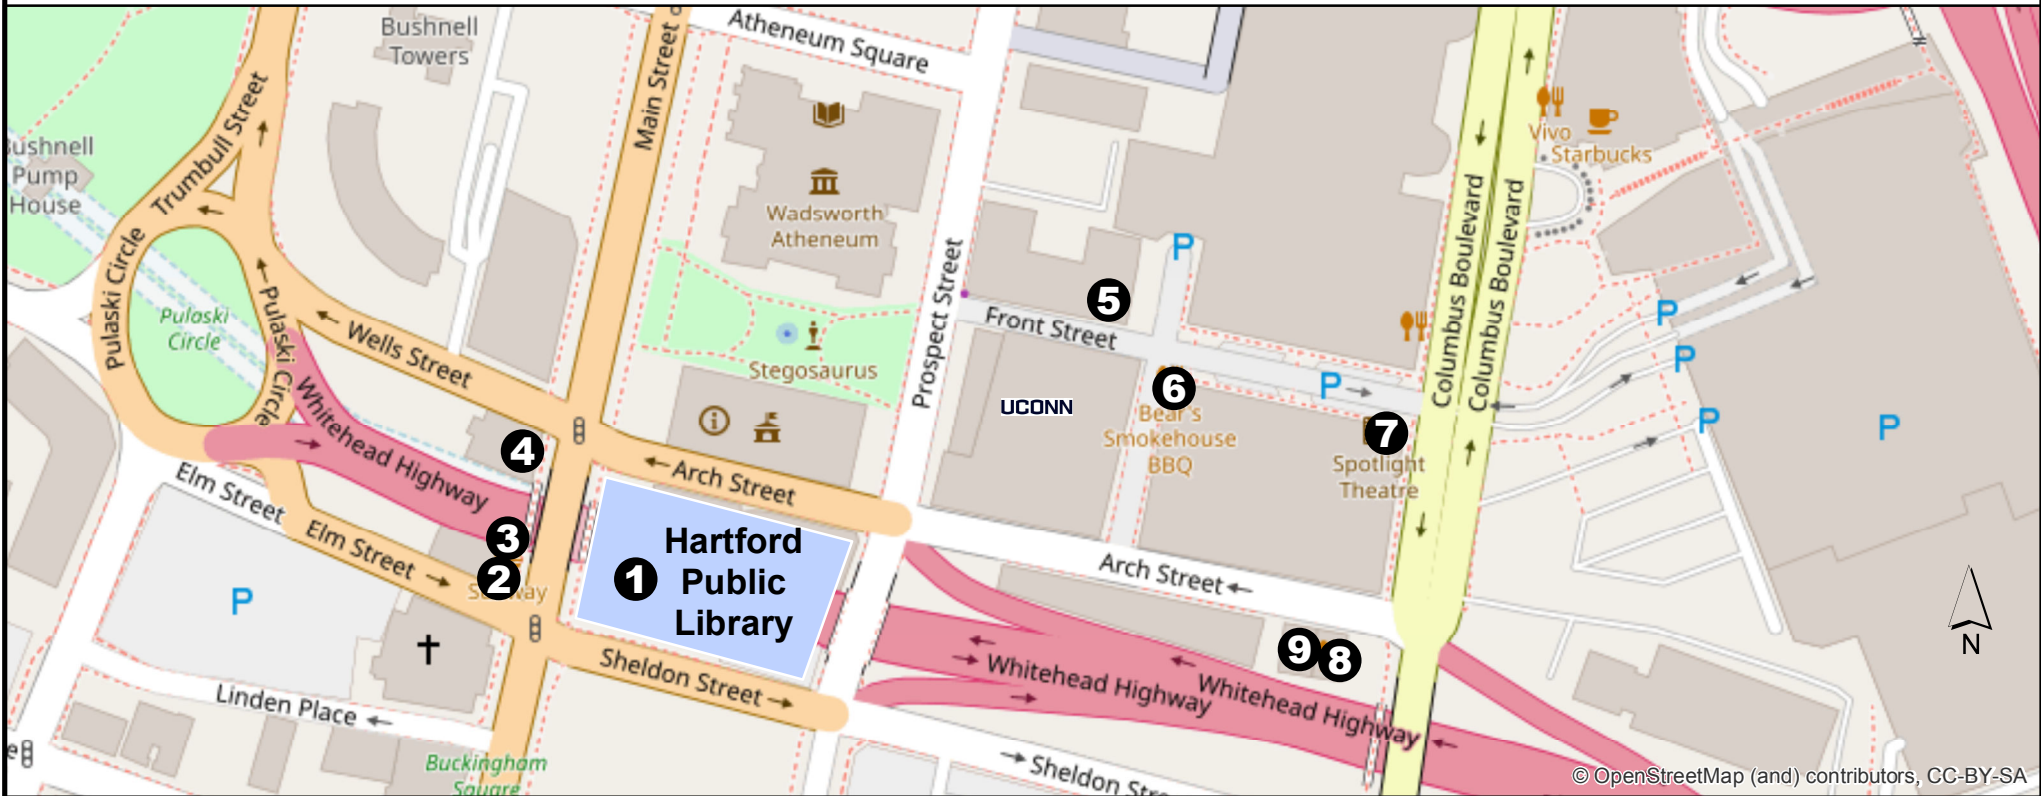

# GISday 2018 Nearby Lunch Options

© OpenStreetMap (and) contributors, CC-BY-SA

**1**   
**KITCHEN**  
 at Hartford Public Library  
 500 Main St  
 (0 min.)

**3**   
**SUBWAY**  
 493 Main St  
 (1 min.)

**5**   
**STARBUCKS COFFEE**  
 20 Front St  
 (5 min.)

**7**   
**FRONT STREET BISTRO**  
 FOOD, WINE & SPIRITS  
 39 Front St  
 (6 min.)

**9**   
**ARCH STREET TAVERN**  
 85 Arch St,  
 (4 min.)

**2**   
**DUNKIN' DONUTS**  
 485 Main St  
 (1 min.)

**4**   
**CORNERSTONE DELI**  
 529 Main St  
 (1 min.)

**6**   
**BEAR'S SMOKEHOUSE**  
 25 Front St  
 (5 min.)

**8**   
**BLIND PIG PIZZA CO.**  
 89 Arch St  
 (4 min.)

**GIS Day  
 Mappy Hour  
 3:30 - 5:00 PM**